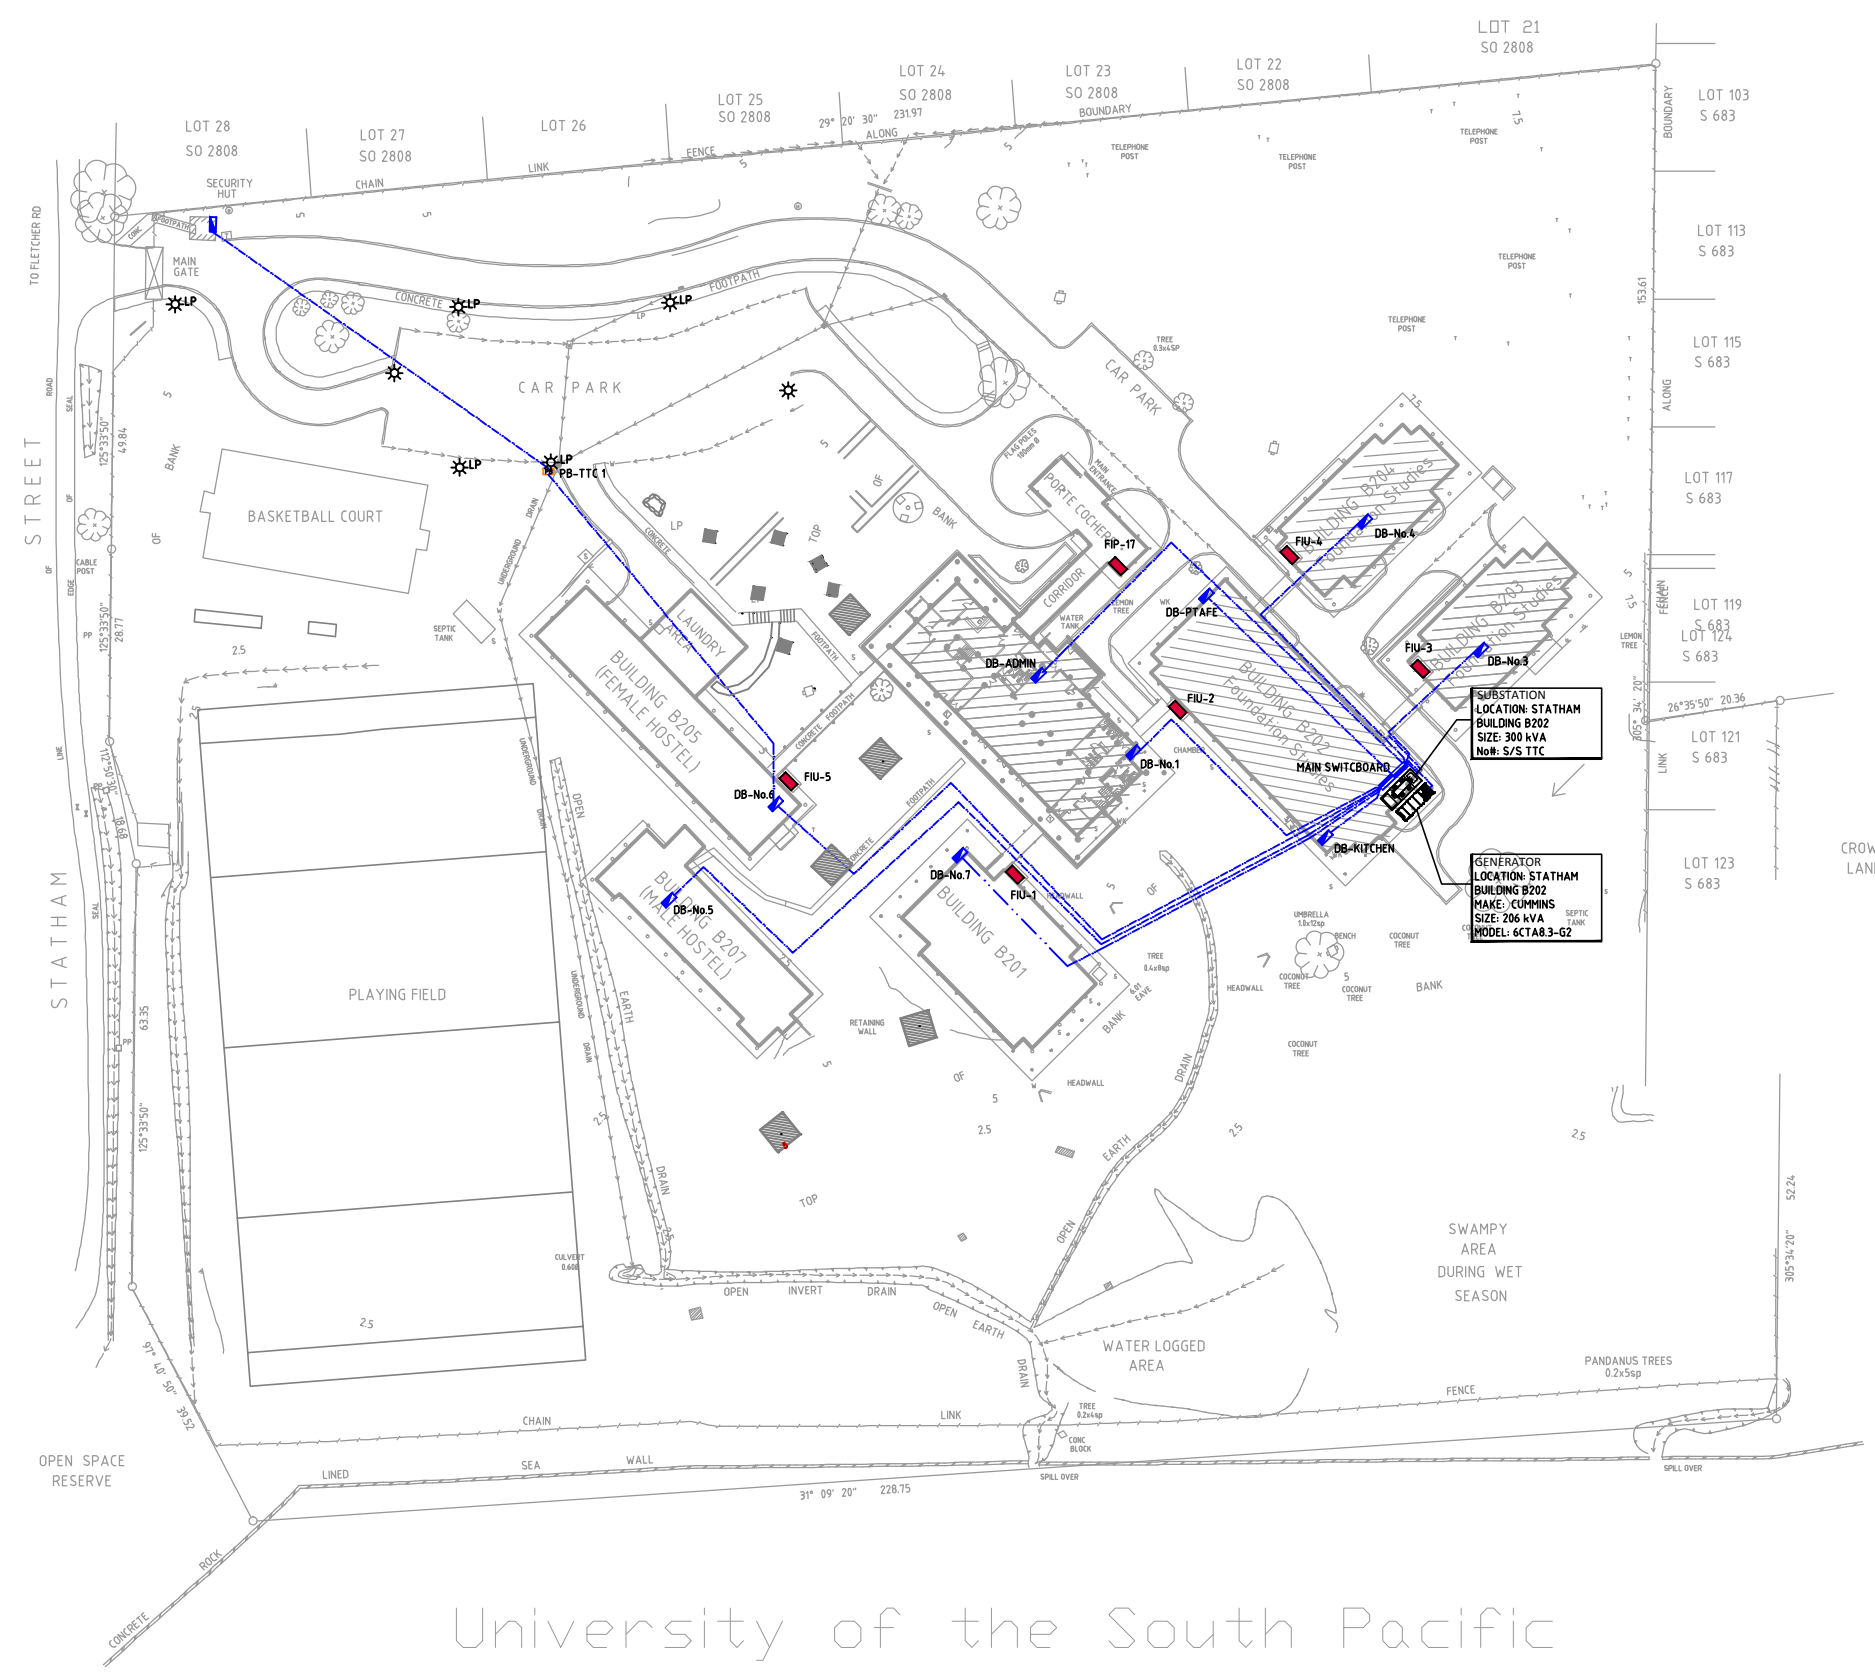

KEY:

- 11KV UNDERGROUND CABLE
- LV UNDERGROUND CABLE
- LV OVERHEAD CABLE
- SUBSTATIONS/TRANSFORMER
- GENERATOR
- MAIN SWITCHBOARD
- DISTRIBUTION BOARD
- FEA POWER POLE
- TELECOM CHAMBER
- STREET LIGHT
- PILLAR BOX
- MAIN FIRE PANEL (FIP)
- MIMIC FIRE PANEL (FIU)

FIRE PANEL LOCATIONS

FIP-17: OUTSIDE B206 PORTE COCHERE	FIRE SHIELD
FIU-1: B201 (MAIN ENTRANCE)	FIRE SHIELD
FIU-2: B202 (MAIN ENTRANCE)	FIRE SHIELD
FIU-3: B203 (MAIN ENTRANCE)	FIRE SHIELD
FIU-4: B204 (MAIN ENTRANCE)	FIRE SHIELD
FIU-5: B205 (MAIN ENTRANCE)	FIRE SHIELD

University of the South Pacific